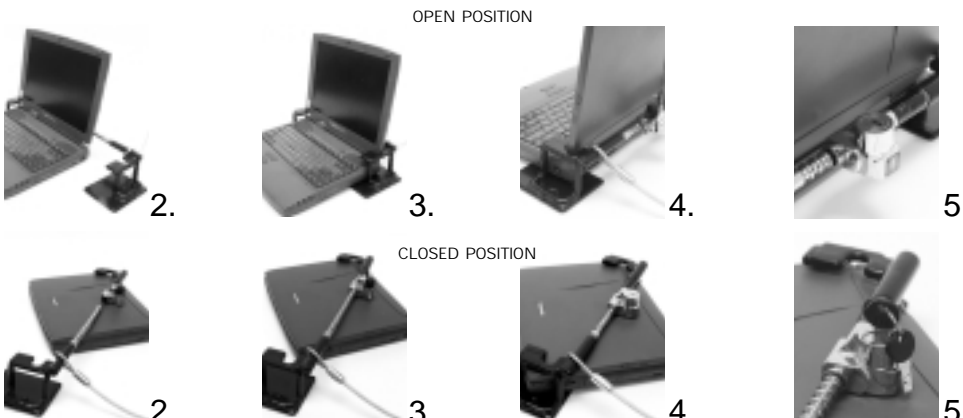

www.compucage.com