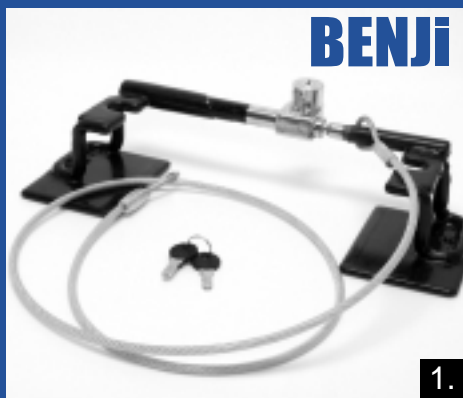

BENJI

1.

COMPUCAGE INTERNATIONAL INC.

6811 Edwards Blvd.

Mississauga, Ontario

L5T-2S2 - Canada

1-800-275-5792

info@compucage.com